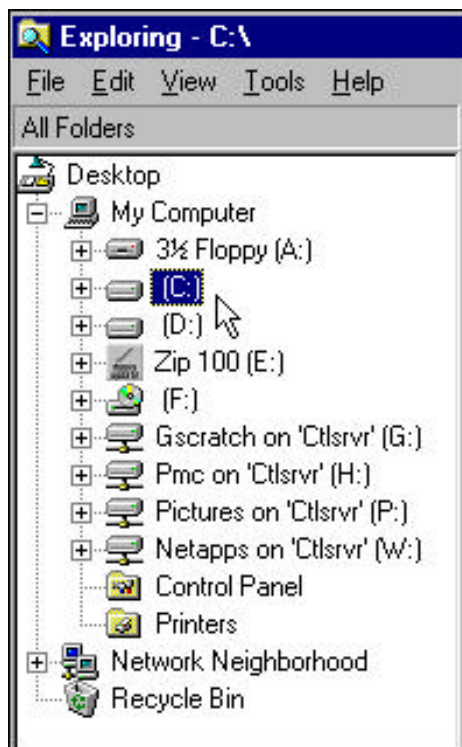

```
MS-DOS Prompt
10 x 18
Volume in drive D has no label
Volume Serial Number is 3365-10DA
Directory of D:\SKIP

.                <DIR>          07-29-97  4:53p  .
..               <DIR>          07-29-97  4:53p  ..
JOURNALST.DOC   44,032  07-29-97  5:11p  journalst.doc
ID_FEES.DOC     23,040  12-17-98  10:26a  id_fees.doc
WS_FTP.LOG      22,607  02-05-99  3:49p  WS_FTP.LOG
ORDERS.XPZ       1,390   08-29-97  3:52p  ORDERS.XPZ
JOURNAL~1.HTM   53,218  07-29-97  4:59p  journalst.html
IDBOXES.XLS     18,944  12-11-98  3:02p  idboxes.xls
CLSTEST.HTM     4,607   08-26-97  11:20a  clstest.htm
OBJECT.HTM      5,131   08-26-97  11:23a  object.htm
FALL97.PM6     326,656  08-26-97  1:13p  Fall97.pm6
PCCOMP~1.DOC   690,688  01-14-98  9:19a  pc COMPONENT.DOC
FALL97.PS      706,254  08-26-97  4:41p  Fall97.ps
ORDERS.BMP      50,542  08-29-97  2:21p  ORDERS.BMP
COMPON~1.PDF   322,630  08-26-97  4:24p  COMPONeNT.PDF
FALL97.PDF      81,416  08-26-97  4:52p  Fall97.pdf
STUDEN~1.XLS   15,872  08-27-97  10:13a  student opinion.xls
AUSTIN.PM6     459,264  01-20-98  10:03a  austin.PM6
ENYSTU~1.DOC   38,912  01-06-98  8:25a  eny student background.doc
Press any key to continue . . .
```

D:\SKIP\dos_vs_win.doc